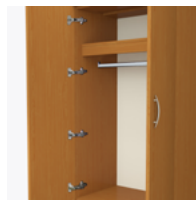

camelot

Double Wardrobe
1 Drawer, 2 Doors

camelot

Double Wardrobe 1 Drawer, 2 Doors

Combining the romance of a bygone era with a contemporary twist, the fluid lines and sensuously curved fronts of the Camelot Collection bring a modern edge to a classic design. Select from a range of stylish hardware options to accentuate the sinuous curves.

The graceful curved front is a signature Camelot feature.

Door Hinges

165° self-closing, inset hinges provide a smooth motion when opening and closing the doors.

Drawers

Are constructed with both dowel and mechanical fasteners for additional strength. Ball bearing removable slides are fully extendable.

Clothes Rod

Standard clothing rod may be attached at ADA height of 48" from the floor.

Other Wardrobe Styles

Camelot wardrobes included a number of Single and Double styles.

Statement of Line

CAWR11L

24.5W 25D 70.5H